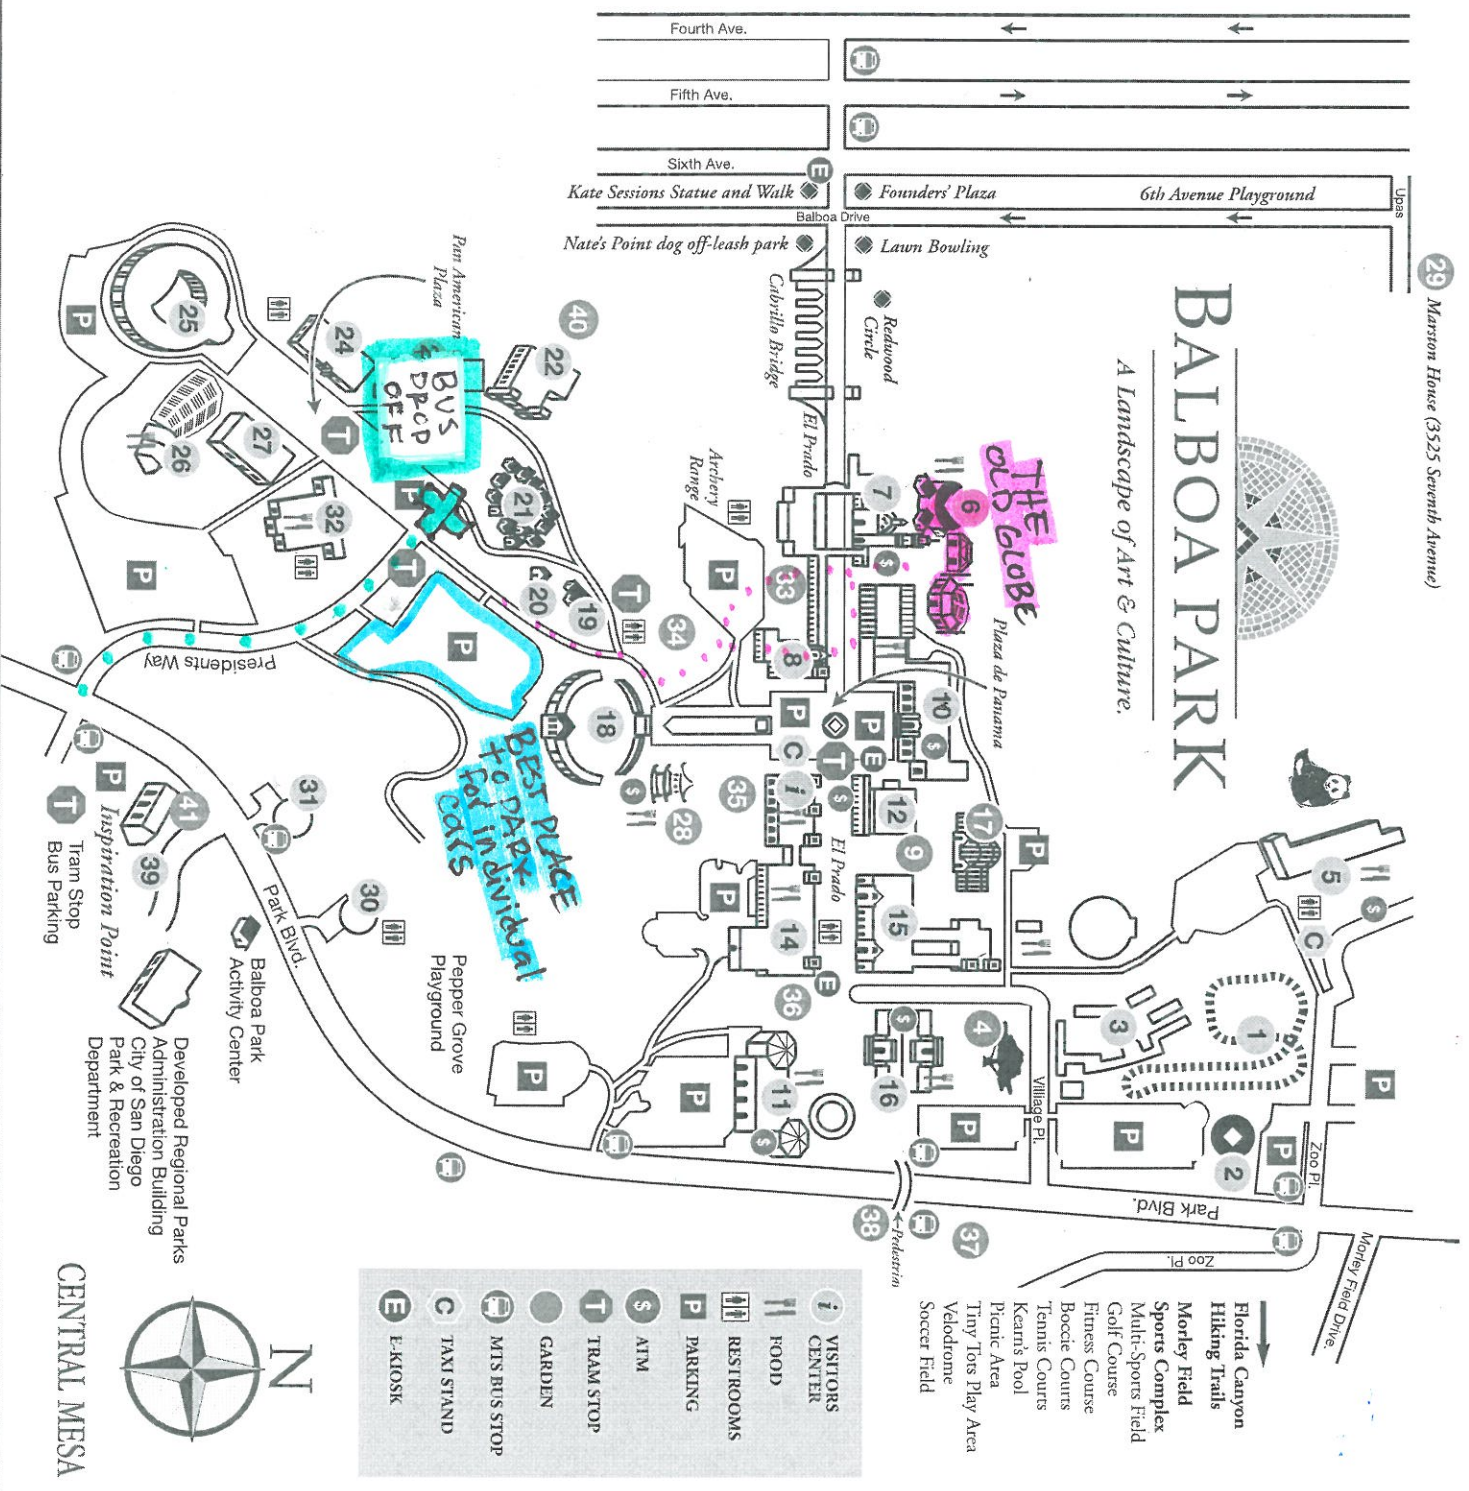

- Balboa Park Visitors Center 1
- Museums 1
- Centro Cultural de la Raza 30
- Marston House and Gardens 29
- Mingei International Museum 8
- Museum of Photographic Arts 14
- Museum of San Diego History 14
- Reuben H. Fleet Science Center 11
- San Diego Air & Space Museum 25
- San Diego Automotive Museum 24
- San Diego Hall of Champions 32
- Sports Museum 24
- San Diego Model Railroad Museum 14
- San Diego Museum of Art 10
- San Diego Museum of Man 7
- San Diego Natural History Museum 16
- SDA1 - Museum of the Living Artist 8
- Timken Museum of Art 12
- Veterans Museum & Memorial Center 39
- WorldBeat Center 31
- Performing Arts 31
- Marie Hitecock Puppet Theater 23
- The Old Globe 6
- San Diego Civic Youth Ballet 15
- San Diego Junior Theater 15
- San Diego Youth Symphony 15
- Spreckels Organ Pavilion 18
- Starlight Bowl 26
- Attractions 26
- Carousel 2
- House of Hospitality 7
- House of Pacific Relations/Corridges 21
- Miniature Railroad 1
- San Diego Zoo 5
- Spanish Village Art Center 3
- United Nations Building 20
- Gardens/Horticulture 20
- Alcazar Garden 33
- Botanical Building 17
- Casa del Rey Moro Garden 35
- Desert Garden 37
- Inez Grant Parker Memorial Rose Garden 38
- Japanese Friendship Garden 28
- Lily Pond 9
- Moreton Bay Fig Tree 4
- Old Cactus Garden 40
- Palm Canyon 34
- San Diego Botanical Foundation 34
- San Diego Floral Association 15
- Veterans Memorial Garden 41
- Zoro Garden 36
- Restaurants 36
- The Prado Restaurant Buildings 7
- Balboa Park Club 22
- Casa del Prado 15
- Hall of Nations 19
- Municipal Gym 27

29 Marston House (3525 Seventh Avenue)

BALBOA PARK

A Landscape of Art & Culture.

- VISITORS CENTER
- FOOD
- RESTROOMS
- PARKING
- ATM
- TRAM STOP
- GARDEN
- MTS BUS STOP
- TAXI STAND
- E-KIOSK

CENTRAL MESA